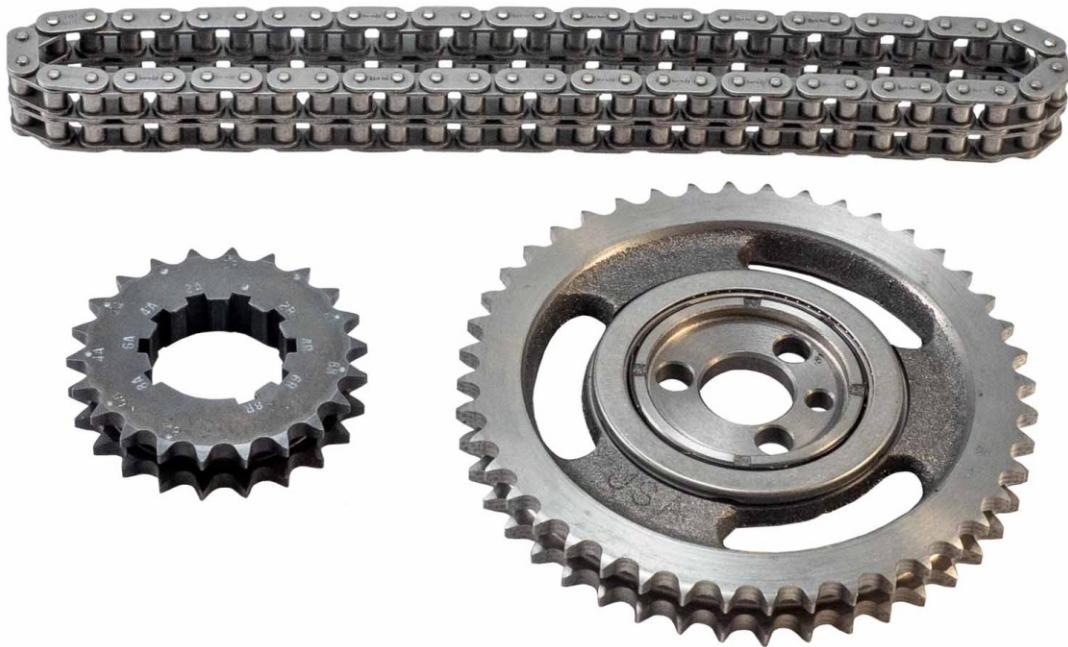

NEW HIGH PERFORMANCE SMALL BLOCK CHEVY 3 PIECE SPEED SET

- High Quality Adjustable Double Roller Timing Set
- 0.250" Seamless Double Roller Timing Chain Increases Strength And Durability
- One Piece Torrington Thrust Bearing
- 4.521 Inch Center Distance
- Cast Iron Camshaft Sprocket
- Heat Treated 9 Keyway Adjustable Crankshaft Sprocket

Part # 48574T-9
UPC:729295318118

**** Always consult catalog listings for detailed application information****

Melling Engine Parts

P.O. Box 1188 • Jackson, MI 49204 • www.melling.com